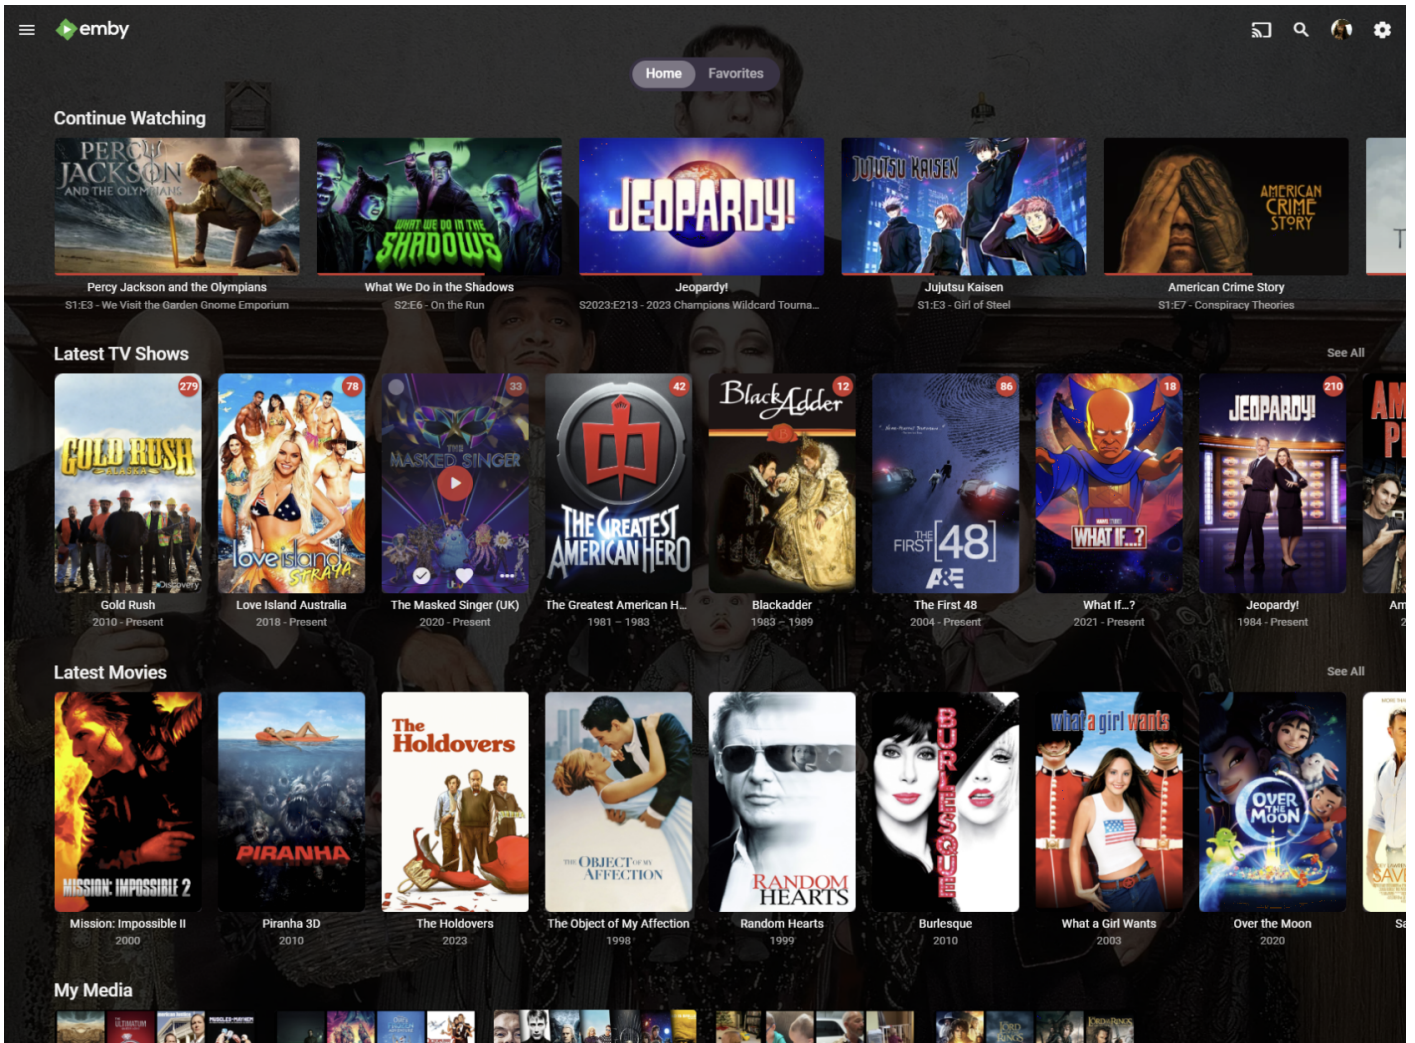

← Home Screen

Home screen section 1:

Continue Watching

Home screen section 2:

Latest Media

Home screen section 3:

My Media

Home screen section 4:

None

Home screen section 5:

None

Home screen section 6:

None

Home screen section 7:

None

Hide fully played content from latest media

Matching the layout above renders the app screens like this below

If you need help or have questions reach out to @Captain Cruv in the #emby-support channel on [Discord](#).

Revision #5

Created 2024-01-01 03:31:09 UTC by Cruv