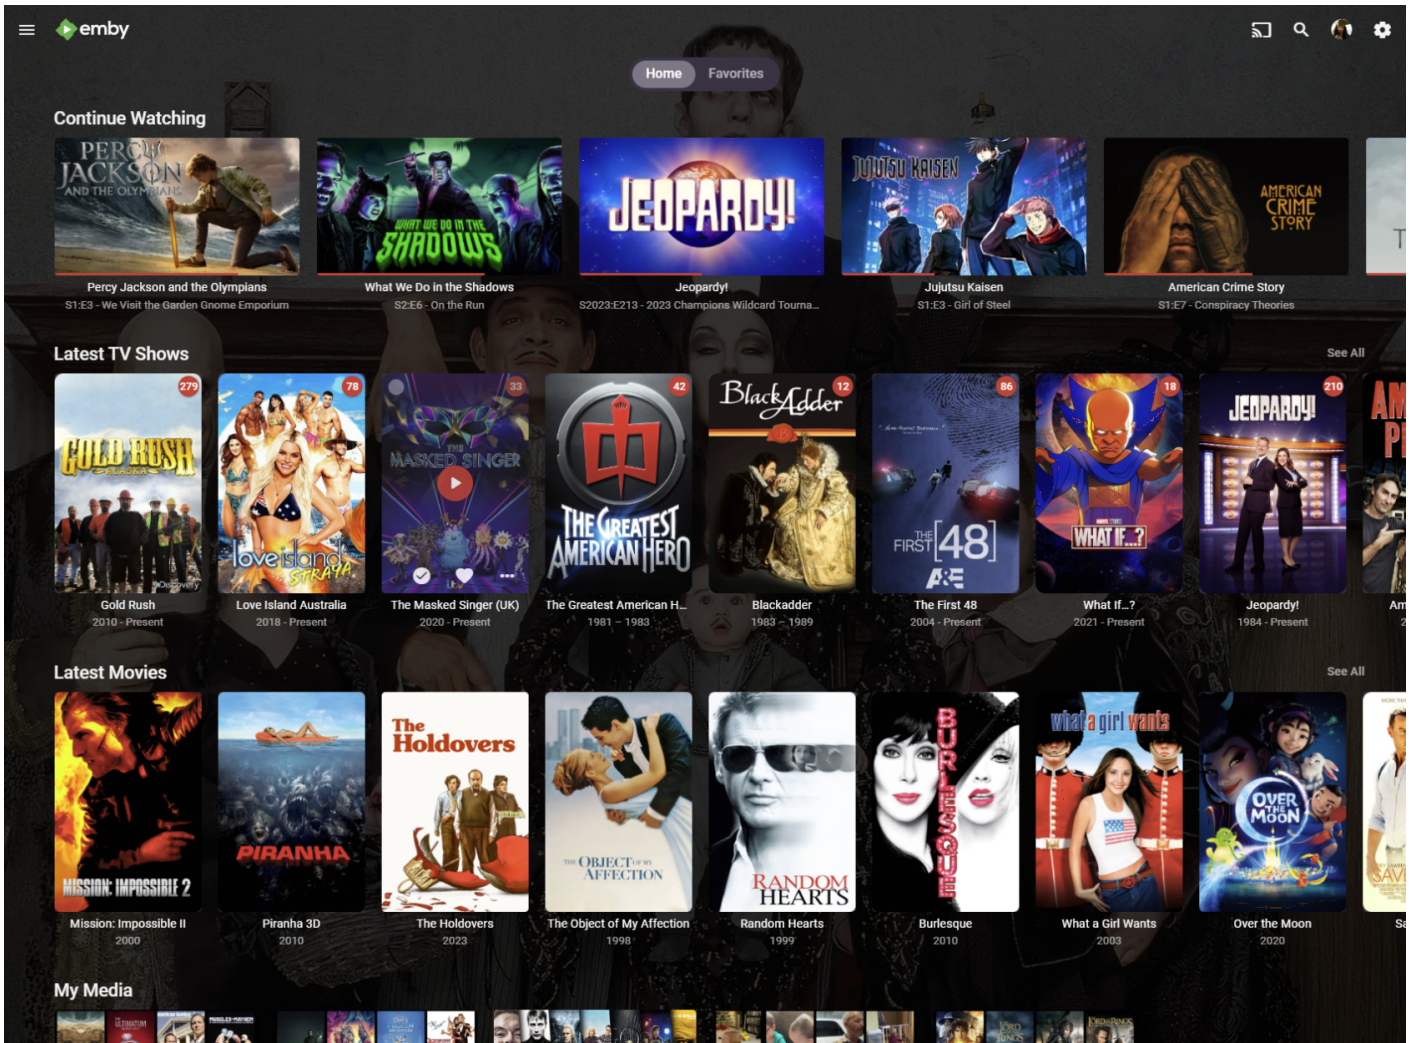

Once you've signed in, you should see your homepage. Customize to your hearts content.

Revision #7

Created 2023-11-23 02:17:38 UTC by Dennis

Updated 2024-01-01 09:20:10 UTC by Cruv